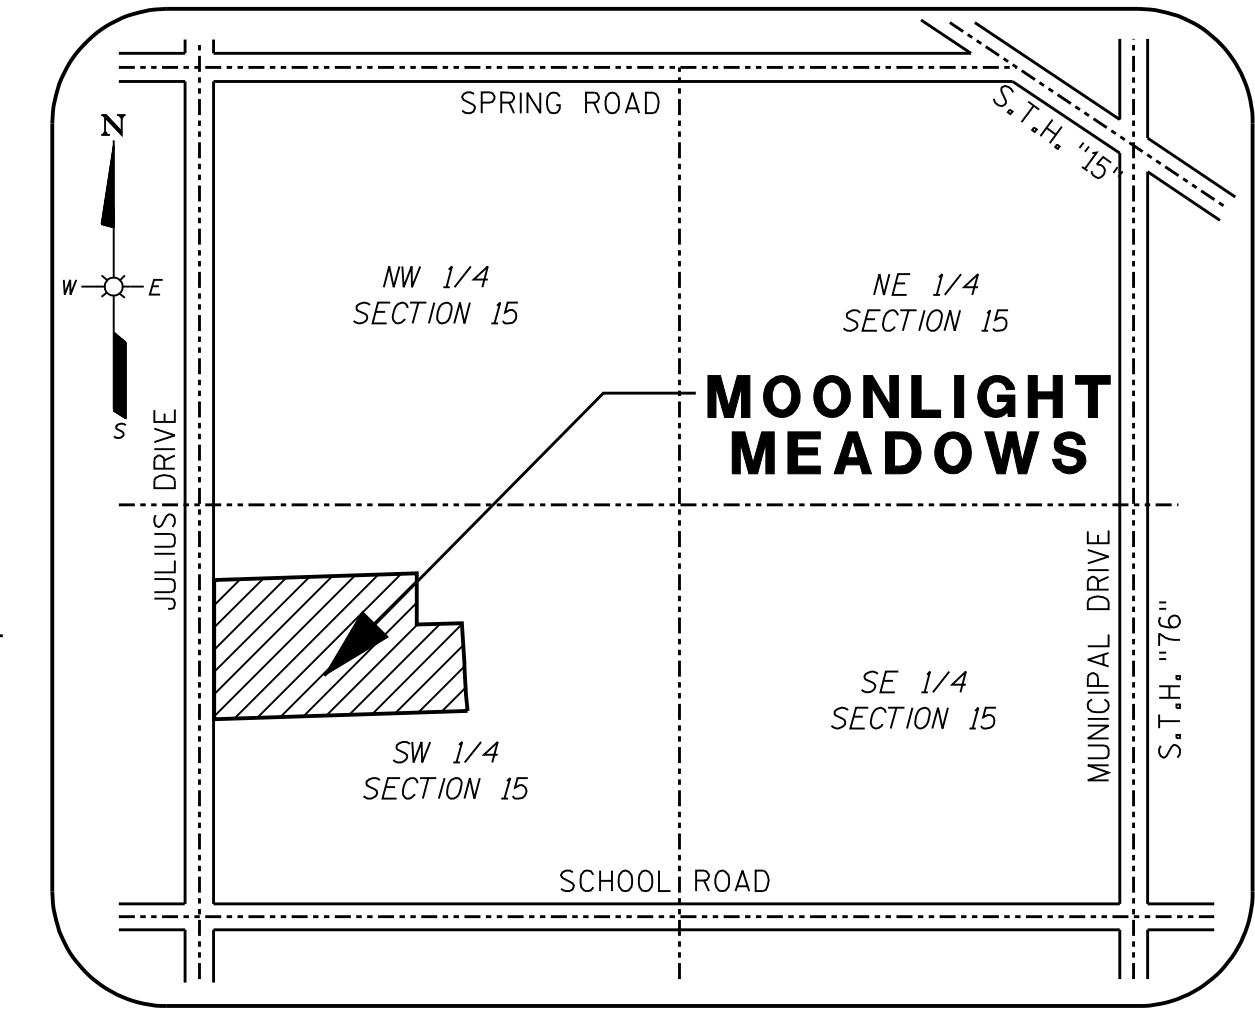

"MOONLIGHT MEADOWS"

LOCATION MAP