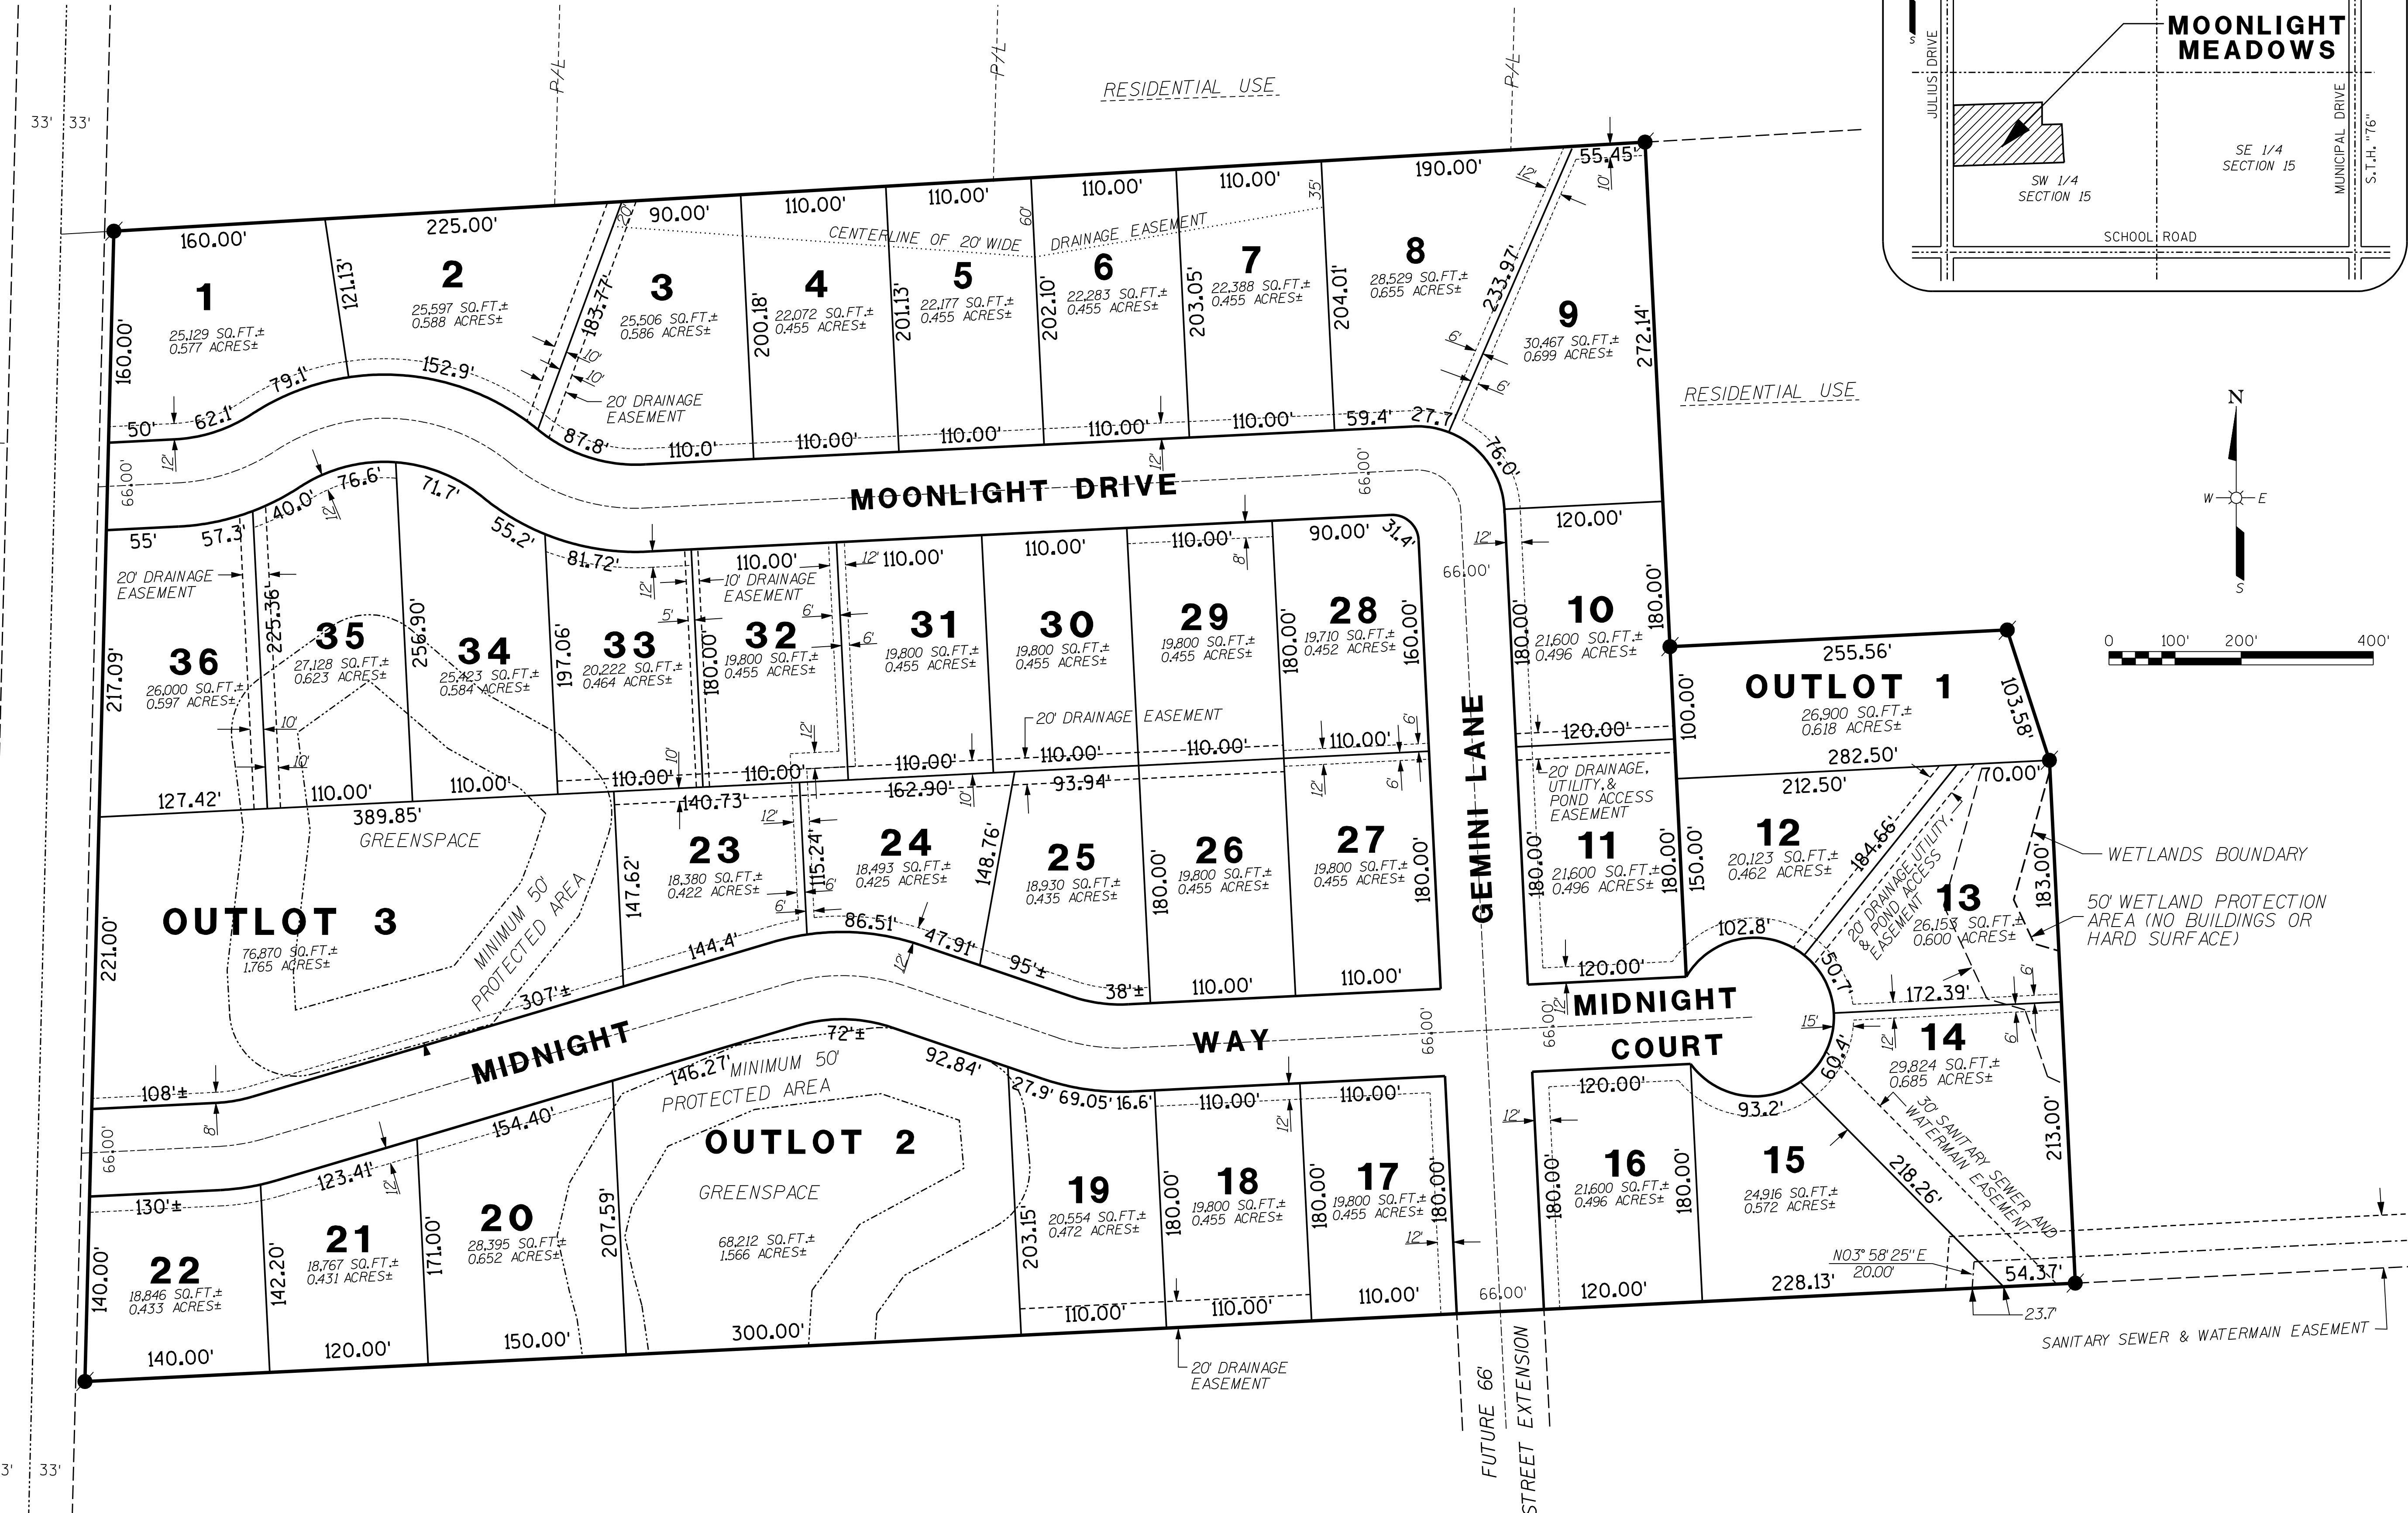

OMNI ASSOCIATES
ONE SYSTEMS DRIVE
APPLETON, WI 54914
PHONE (920) 735-6900
FAX (920) 830-6100

OMNI
ASSOCIATES

"MOONLIGHT MEADOWS"
PART OF THE SW 1/4, SECTION 15, T21N, R16E,
TOWN OF GREENVILLE, OUTAGAMIE COUNTY, WISCONSIN

JULIUS DRIVE (66')